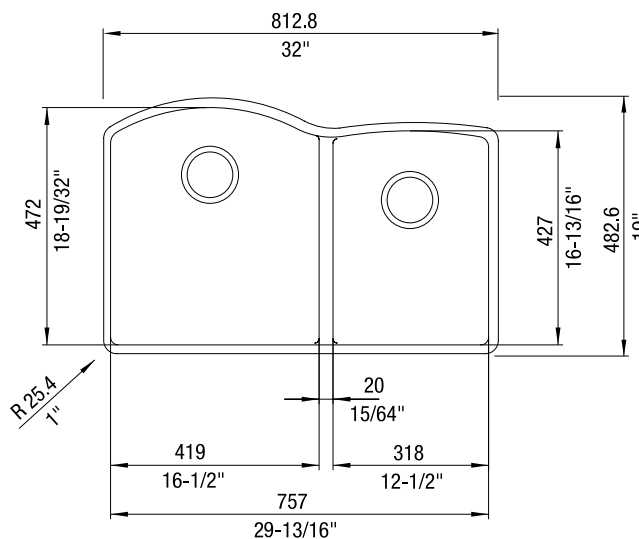

440179 DIAMOND 1-3/4 Bowl Under Mount ANTHRACITE

440177 DIAMOND 1-3/4 Bowl Under Mount CAFE BROWN

441284 DIAMOND 1-3/4 Bowl Under Mount TRUFFLE

441469 DIAMOND 1-3/4 Bowl Under Mount CINDER

FEATURES

- Required Outside Cabinet: 36"
- 80% solid granite
- Heat resistant up to 536°F
- Unsurpassed cleanability backed by industry leading 7 patents!
- Resistant to scratches, stains and all household acids and alkali solutions
- Template provided with approximate 1/8" reveal
- Under mount clips included
- Limited lifetime warranty

Model 440178 shown

NOMINAL DIMENSIONS

OVERALL	CUTOUT SIZE	BOWL DEPTH LEFT	BOWL DEPTH RIGHT	DRAIN DIAMETER
32 x 20-27/32	Template provided with approximate 1/8" reveal	9-1/2	8	3-1/2

DXF cutout templates available on our web site.