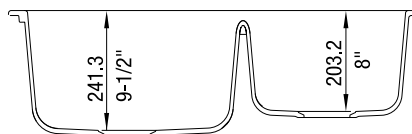

Model 440178 shown

NOMINAL DIMENSIONS

OVERALL	CUTOUT SIZE	BOWL DEPTH LEFT	BOWL DEPTH RIGHT	DRAIN DIAMETER
32 x 20-27/32	Template provided with approximate 1/8" reveal	9-1/2	8	3-1/2

DXF cutout templates available on our web site.